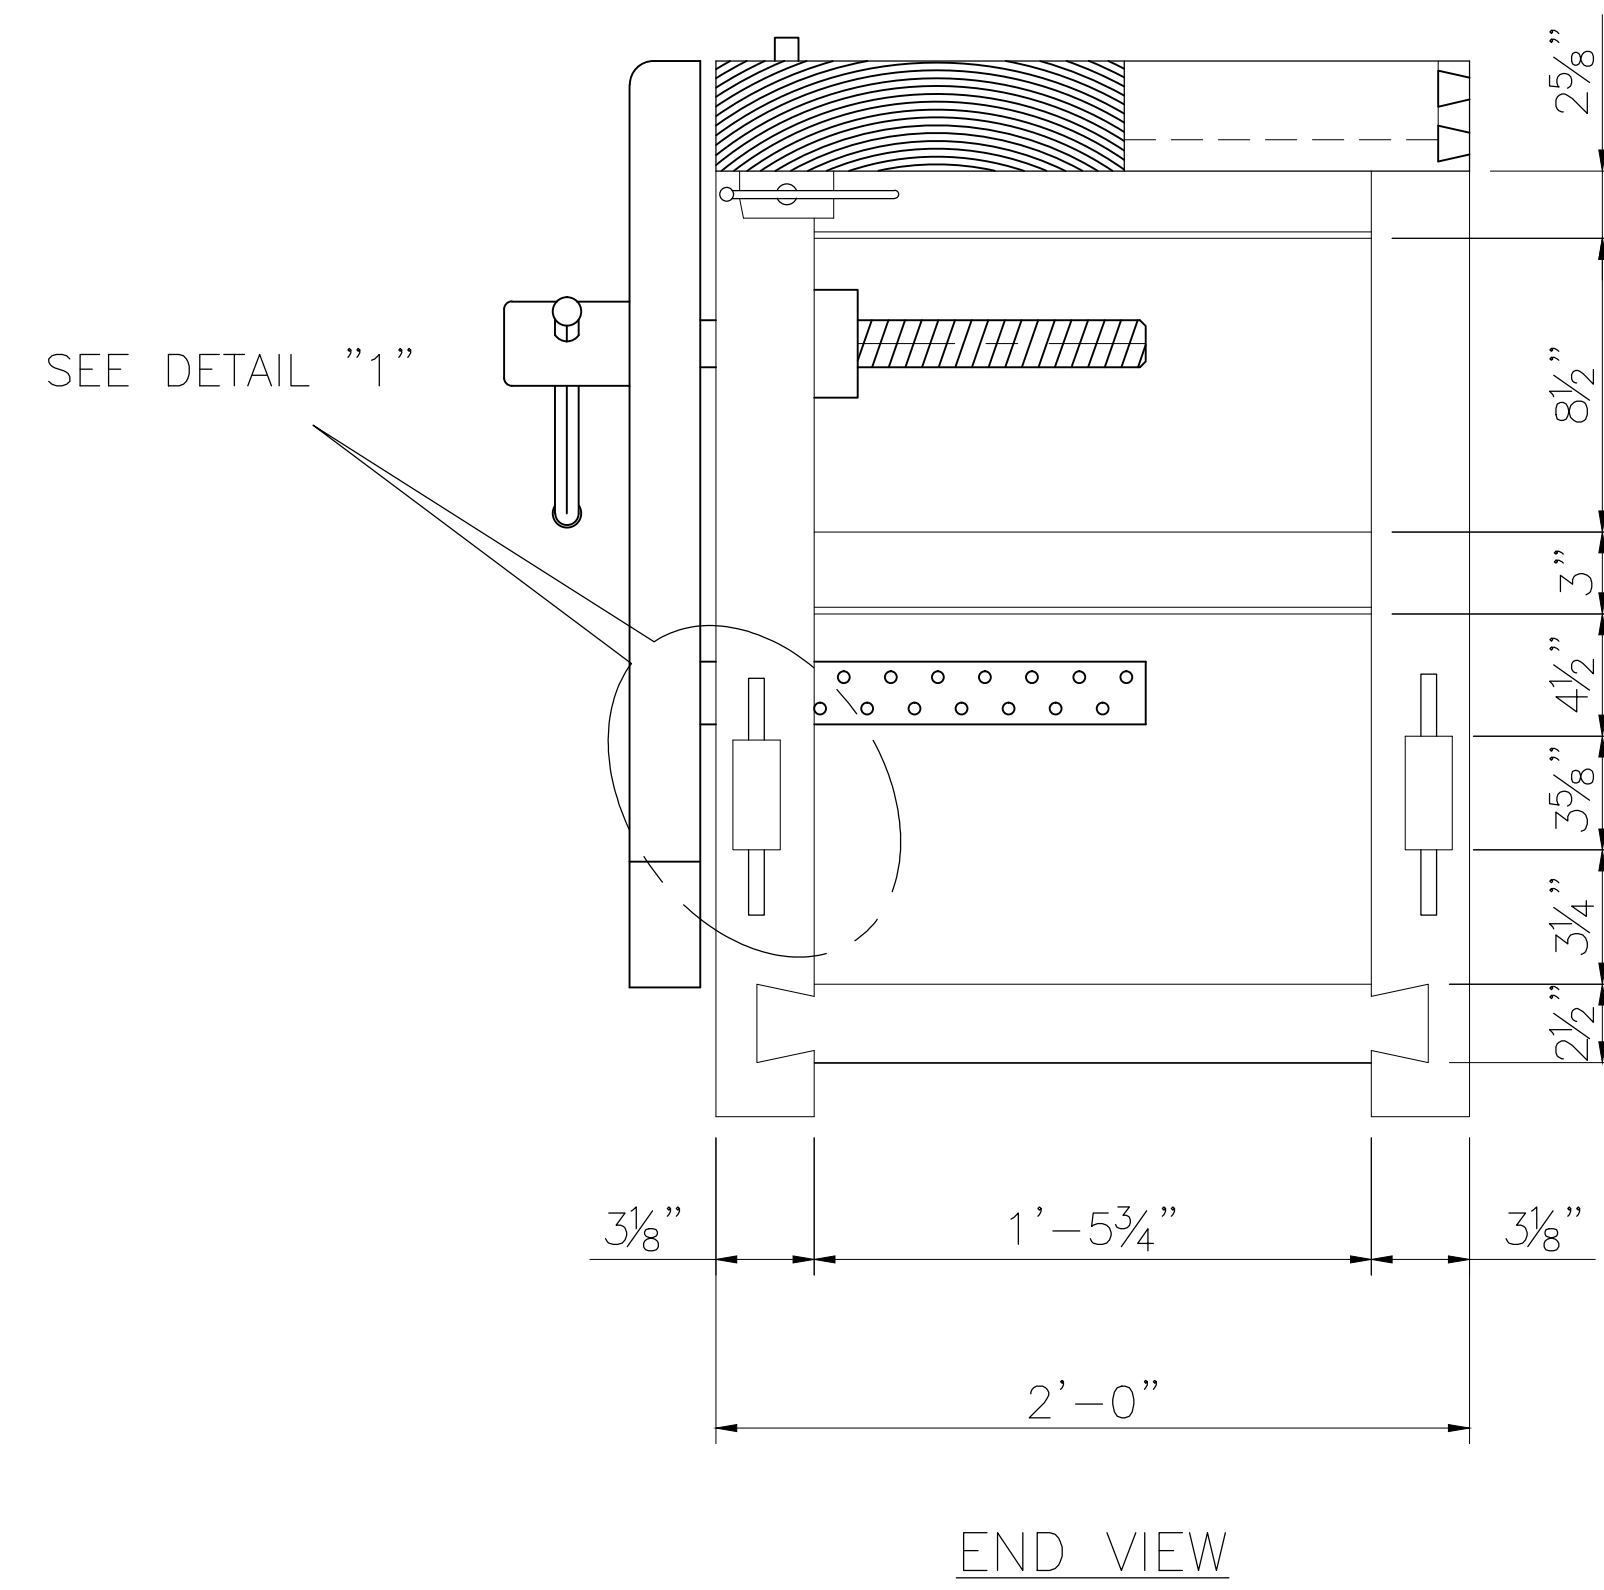

DETAIL "1"

NOTES:

PROJECT MORAVIAN WORKBENCH

BUILT BY: WILL MYERS

DRAWN BY: \_\_\_\_\_  
 CHECKED BY: \_\_\_\_\_

REV. #	DATE	DESCRIPTION	DRAWING ISSUED DATE	SHEET NO.
			4-10-2012	001