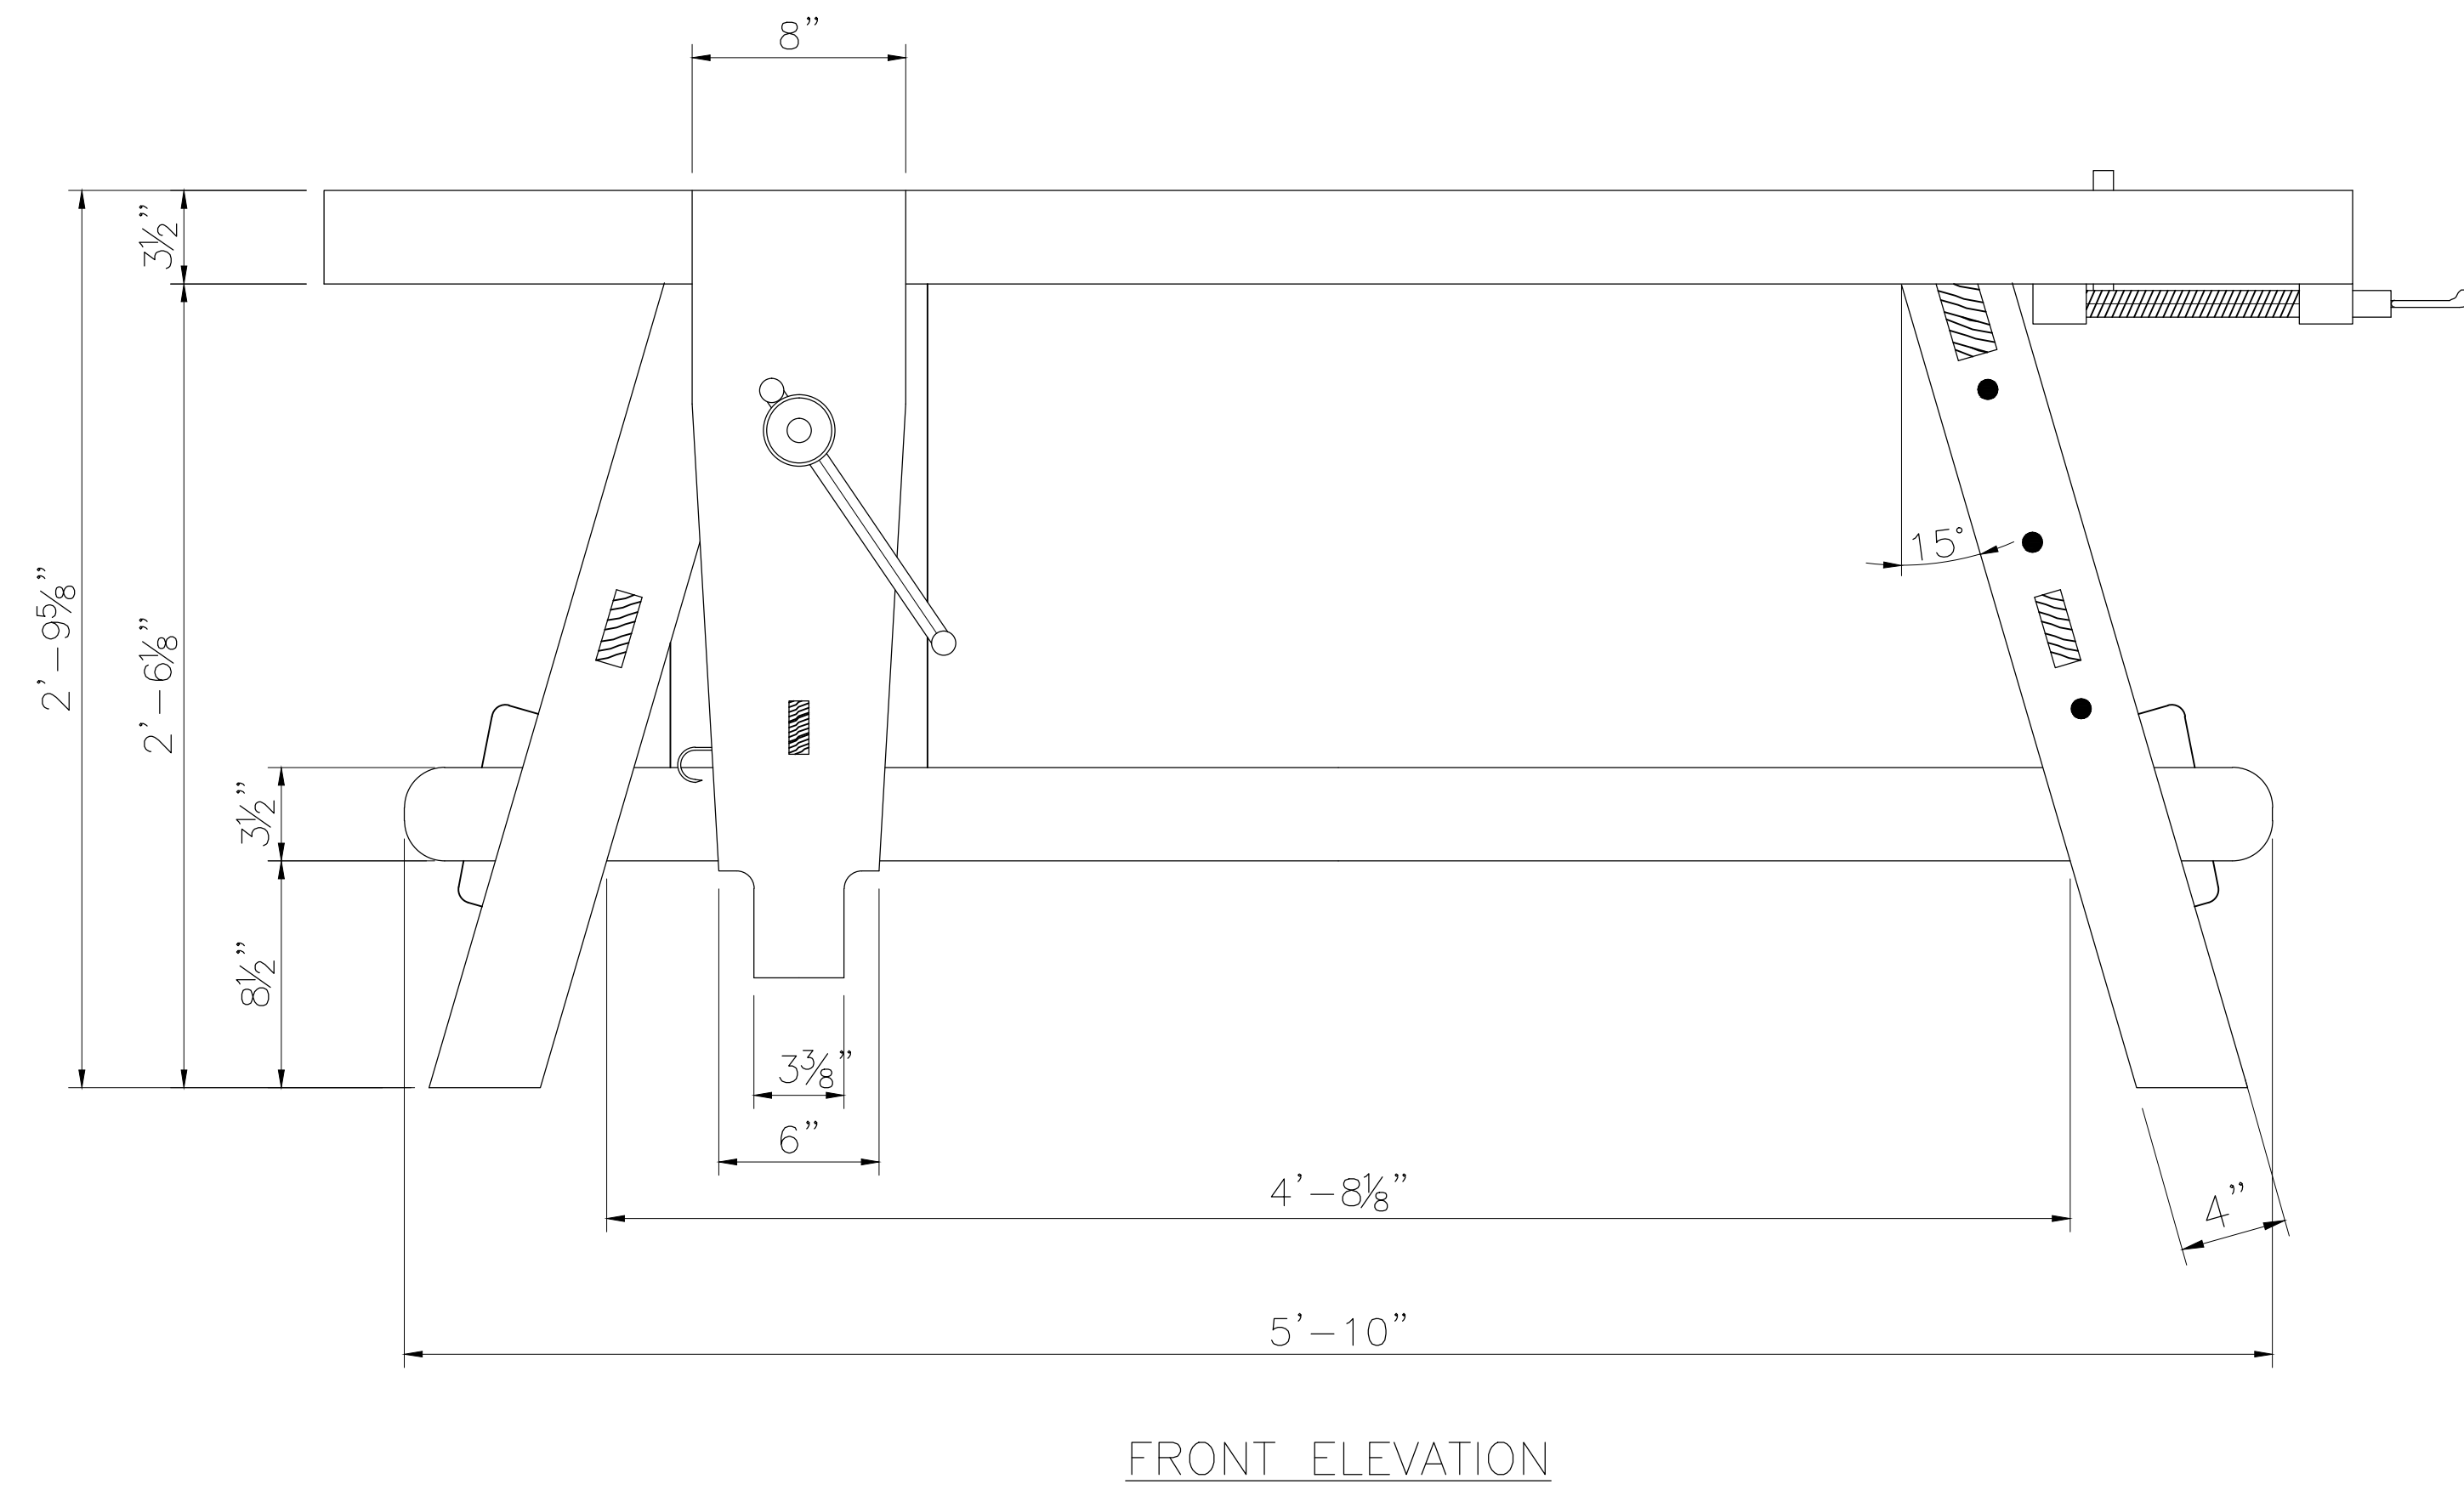

DETAIL "1"

NOTES:

PROJECT MORAVIAN WORKBENCH

BUILT BY: WILL MYERS

DRAWN BY: \_\_\_\_\_  
 CHECKED BY: \_\_\_\_\_

REV. #	DATE	DESCRIPTION	DRAWING ISSUED DATE	SHEET NO.
			4-10-2012	001